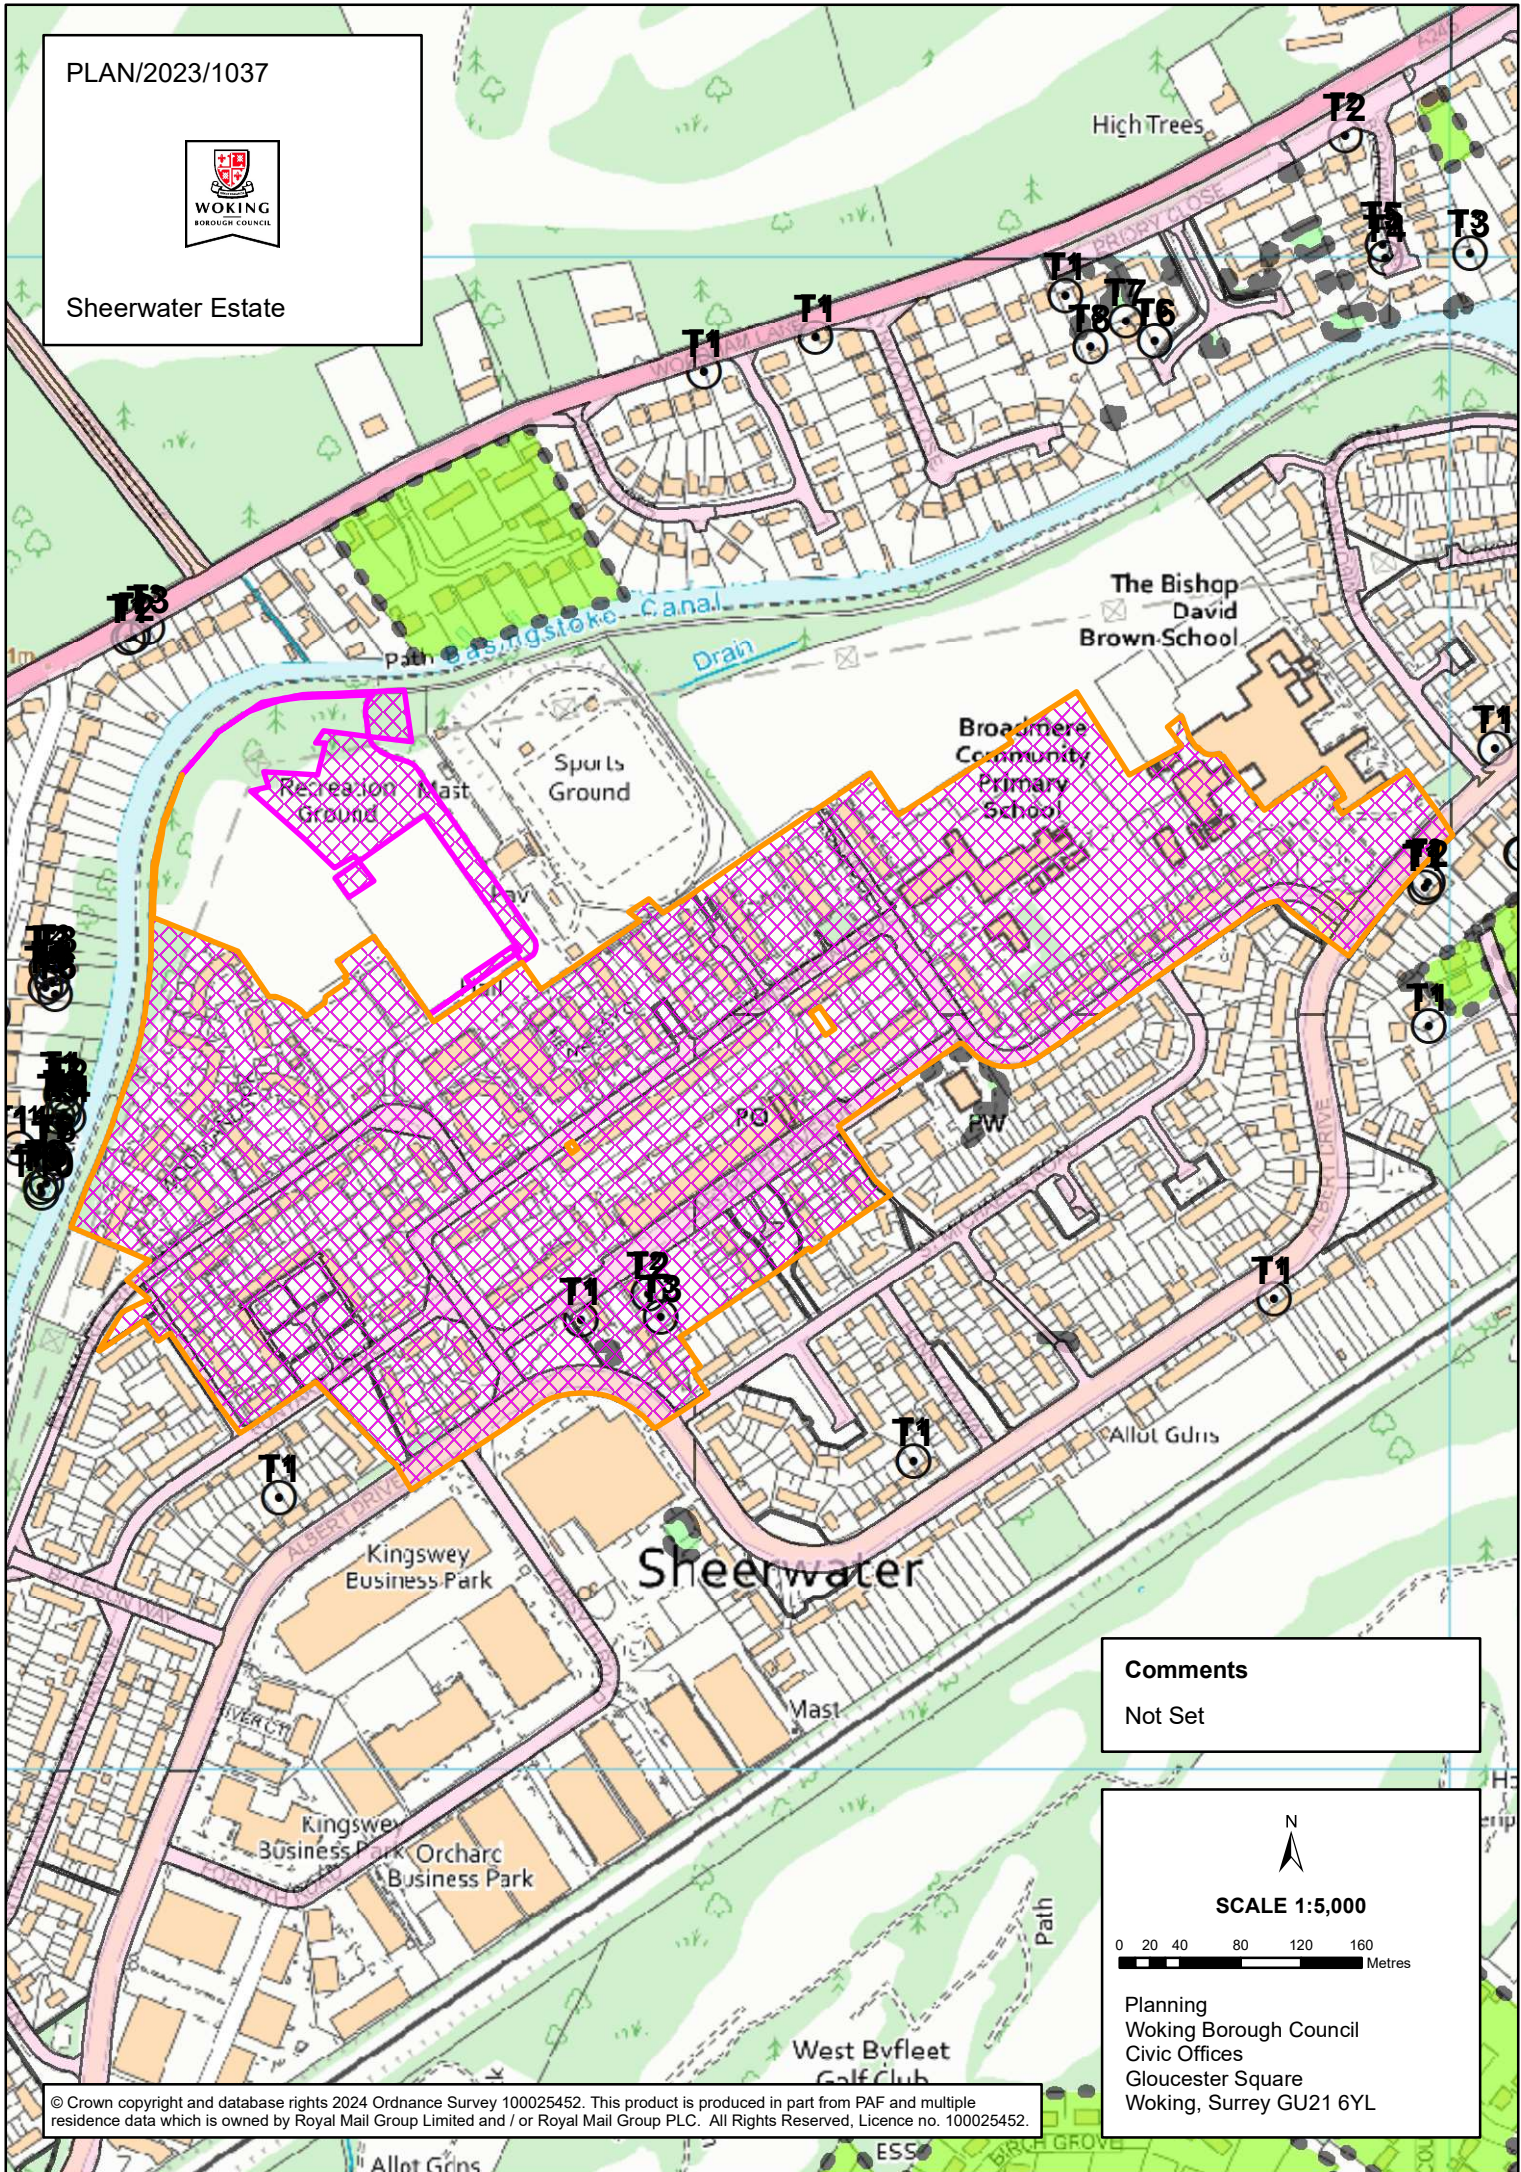

PLAN/2023/1037

Sheerwater Estate

Comments
Not Set

N
SCALE 1:5,000
0 20 40 80 120 160 Metres

Planning
Woking Borough Council
Civic Offices
Gloucester Square
Woking, Surrey GU21 6YL